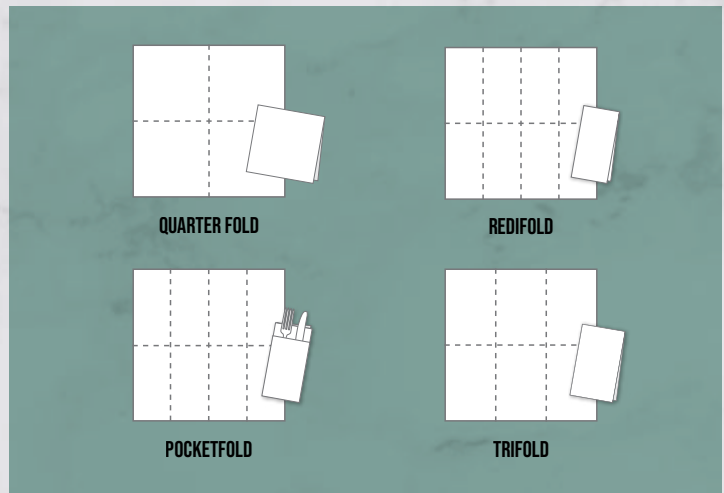

WHAT'S NEW WITH NAPKINS

COMPLETE NAPKIN RANGE

ELEGANCE® QUILTED DINNER

CA-NAPEDIN
Quarter Fold
White

200 x 200 mm (folded)
400 x 400 mm (open)
50 / sleeve
500 / carton

CA-NAPEDRF
RediFold®
White

200 x 100 mm (folded)
400 x 400 mm (open)
50 / sleeve
500 / carton

ELEGANCE® QUILTED DINNER CATERING PACK

CA-NAPEDDBC
Quarter Fold
Dark Blue

200 x 200 mm (folded)
400 x 400 mm (open)
100 / sleeve
1000 / carton

CA-NAPEDGC
Quarter Fold
Gold

200 x 200 mm (folded)
400 x 400 mm (open)
100 / sleeve
1000 / carton

2PLY LUNCHEON

CA-NAPL2PW
Quarter Fold
White
155 x 155 mm (folded)
310 x 310 mm (open)
100 / sleeve
2000 / carton

CA-NAPL2PWRF
RediFold®
White
75.5 x 155 mm (folded)
310 x 310 mm (open)
100 / sleeve
2000 / carton