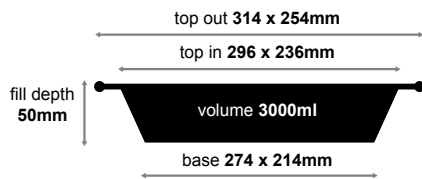

food service foil containers

CA-RFC360 square catering

sleeve quantity 100
carton quantity 200
lid type CA-LI360

CA-RFC460 large catering

sleeve quantity 100
carton quantity 200
lid type CA-LI460

CA-RFC485 large catering

sleeve quantity 100
carton quantity 100
lid type CA-LI485/488

CA-RFC488 3.0kg catering

sleeve quantity 100
carton quantity 100
lid type CA-LI485/488

program catering foil containers

CA-RFC320 square sweet