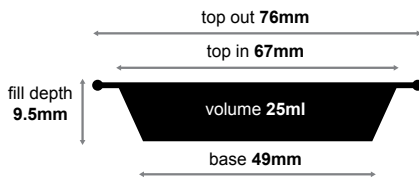

CA-RFC122 small tart

sleeve quantity 250
carton quantity 1000