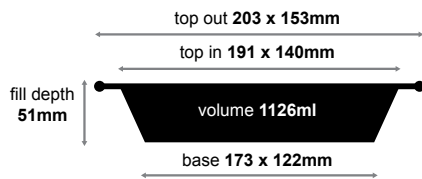

takeaway foil containers

CA-RFC440 small rectangular 'takeaway'

sleeve quantity 100
carton quantity 500
lid type CA-LI440

takeaway foil containers

CA-RFC441 medium rectangular 'takeaway'

sleeve quantity **100**
carton quantity **500**
lid type CA-LI441/663