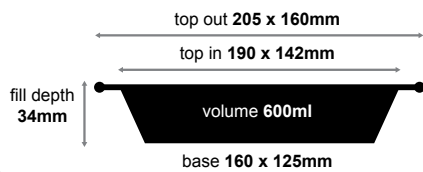

CA-RFC663-HG 3 compartment meal tray – hemmed edge CA-RFC663VR 3 compartment meal tray – rolled edge

sleeve quantity **125**
carton quantity **500**
lid type CA-LI441/663

heavy gauge