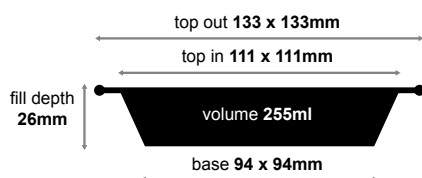

program catering foil containers

CA-RFC320 square sweet

sleeve quantity 125
carton quantity 500
lid type CA-LI320/325