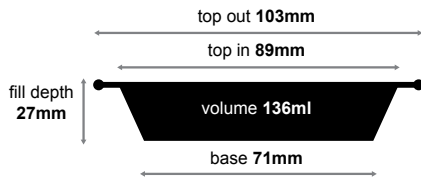

bakery foil containers

CA-RFC164 round pie

CA-RFC164PF round pie perforated

sleeve quantity 250
carton quantity 1000