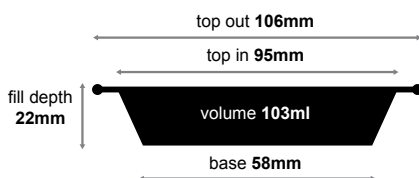

CA-RFC160 round pie CA-RFC160PF round pie perforated

sleeve quantity 250
carton quantity 1000