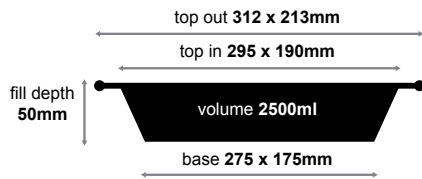

food service foil containers

CA-RFC360 square catering

sleeve quantity 100
carton quantity 200
lid type CA-LI360

CA-RFC460 large catering

sleeve quantity 100
carton quantity 200
lid type CA-LI460

CA-RFC485 large catering