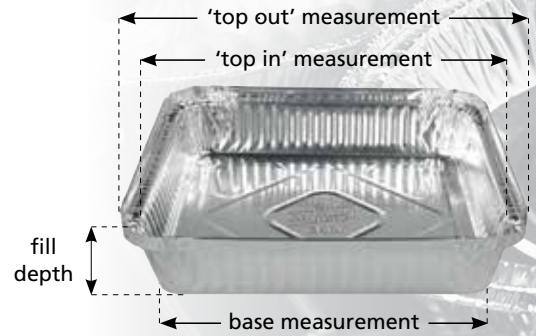

foil container edges

Rolled Edge

The rolled edge provides additional strength and safety to the container.

Vertical Flange with Interrupted Curl

The vertical flange provides straight, strong edges that make the container suitable for use with a lid. The interrupted curl allows the corners of the container to be folded securely, locking the lid in place.

Hemmed Edge

The hemmed edge is where the lip of the container folds out back onto itself to help protect the user from sharp edges.

Perforated (PF)

Perforated containers allow the contents to breathe at warm or hot temperatures.

Guide to measurements