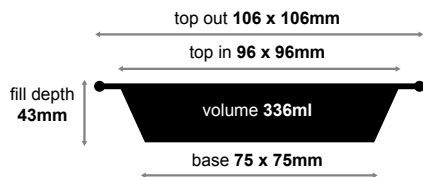

program catering foil containers

CA-RFC323 small sweet – deep

sleeve quantity **50**
carton quantity **500**
lid type CA-LI323