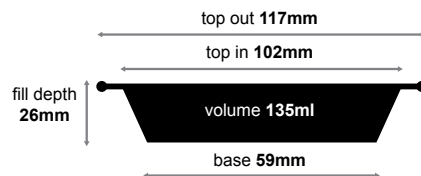

sleeve quantity 250
carton quantity 1000

CA-RFC166 round pie

CA-RFC166PF round pie perforated

sleeve quantity 250
carton quantity 1000

CA-RFC167 round pie

CA-RFC167PF round pie perforated

sleeve quantity 250
carton quantity 1000