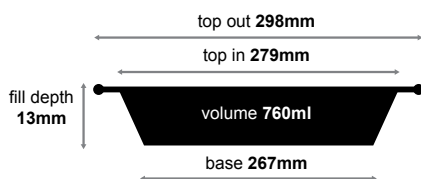

sleeve quantity 250
carton quantity 500

CA-RFC261 large family pie CA-RFC261PF large family pie perforated

sleeve quantity 250
carton quantity 500

CA-RFC282 large pizza

sleeve quantity 500
carton quantity 500