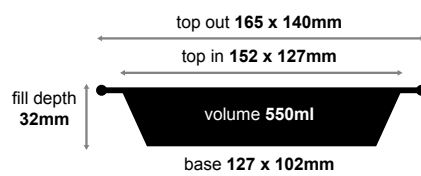

takeaway foil containers

CA-RFC440 small rectangular 'takeaway'

sleeve quantity 100
carton quantity 500
lid type CA-LI440