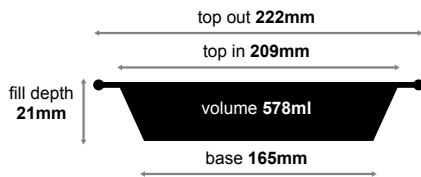

CA-RFC261 large family pie CA-RFC261PF large family pie perforated

sleeve quantity 250
carton quantity 500