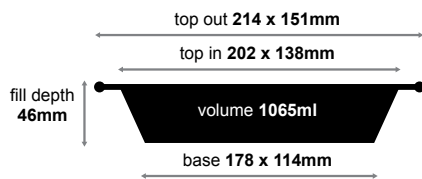

CA-RFC442 medium rectangular 'takeaway'

sleeve quantity **100**
carton quantity **500**
lid type CA-LI442