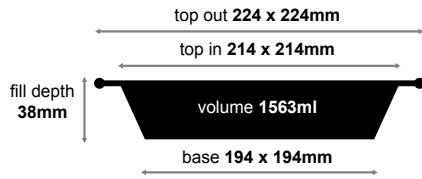

food service foil containers

CA-RFC360 square catering

sleeve quantity 100
carton quantity 200
lid type CA-LI360