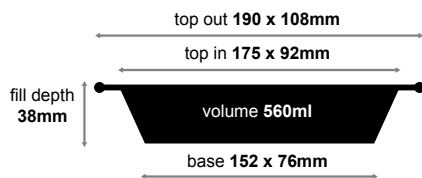

CA-RFC445 shallow rectangular 'takeaway'

sleeve quantity **100**
carton quantity **500**
lid type CA-LI445/446