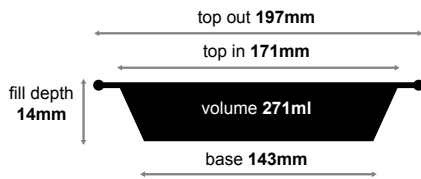

CA-RFC169 round pie

sleeve quantity 250
carton quantity 1000

bakery foil containers

CA-RFC223 shallow family pie CA-RFC223PF shallow family pie perforated

sleeve quantity 250
carton quantity 500

CA-RFC225 family pie CA-RFC225PF family pie perforated