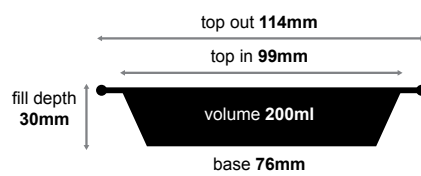

CA-RFC169 round pie

sleeve quantity 250
carton quantity 1000