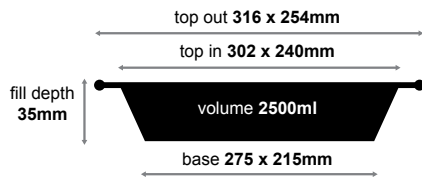

CA-RFC485 large catering

sleeve quantity 100
carton quantity 100
lid type CA-LI485/488