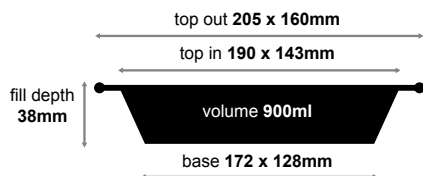

CA-RFC481VH 2 compartment meal tray – heavy gauge

sleeve quantity **125**
carton quantity **500**
lid type CA-LI441/663

to suit foil containers

code number	description	size (mm)	slv qty	ctn qty	wgt (kgs)
CA-LI320/325	Lid to suit CA-RFC320 & 325	126 x 126	n/a	500	2.2
CA-LI323	Lid to suit CA-RFC323	103 x 103	n/a	500	2.0
CA-LI360	Lid to suit CA-RFC360	222 x 222	n/a	200	3.5
CA-LI440	Lid to suit CA-RFC440	165 x 135	n/a	500	3.2
CA-LI441/663	Lid to suit CA-RFC441 & 663 & 481VH	201 x 150	n/a	500	4.4
CA-LI442	Lid to suit CA-RFC442	214 x 150	n/a	500	4.8
CA-LI445/446	Lid to suit CA-RFC445 & 446	182 x 104	100	500	2.9
CA-LI448	Lid to suit CA-RFC448	188 x 138	100	400	2.9
CA-LI460	Lid to suit CA-RFC460	303 x 200	n/a	200	4.2
CA-LI485/488	Lid to suit CA-RFC485 & 488	312 x 252	n/a	100	2.7

*Custom prints available on lids.