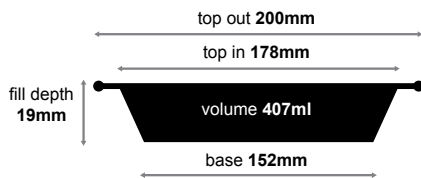

CA-RFC225 family pie CA-RFC225PF family pie perforated

sleeve quantity 250
carton quantity 500