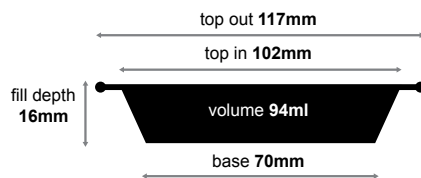

CA-RFC166 round pie

CA-RFC166PF round pie perforated

sleeve quantity 250
carton quantity 1000