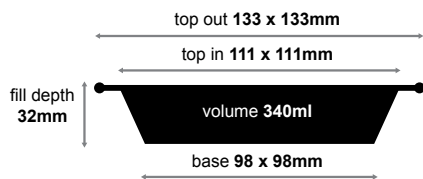

CA-RFC325 square sweet – deep

sleeve quantity **100**
carton quantity **500**
lid type CA-LI320/325