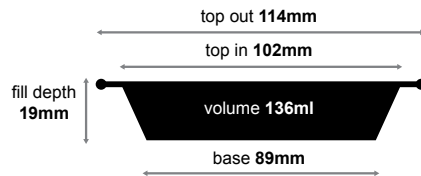

CA-RFC165 round pie

CA-RFC165PF round pie perforated

sleeve quantity 250
carton quantity 1000