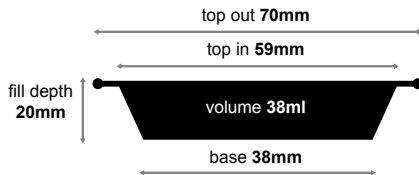

bakery foil containers

CA-RFC120 small tart

sleeve quantity 250
carton quantity 1000